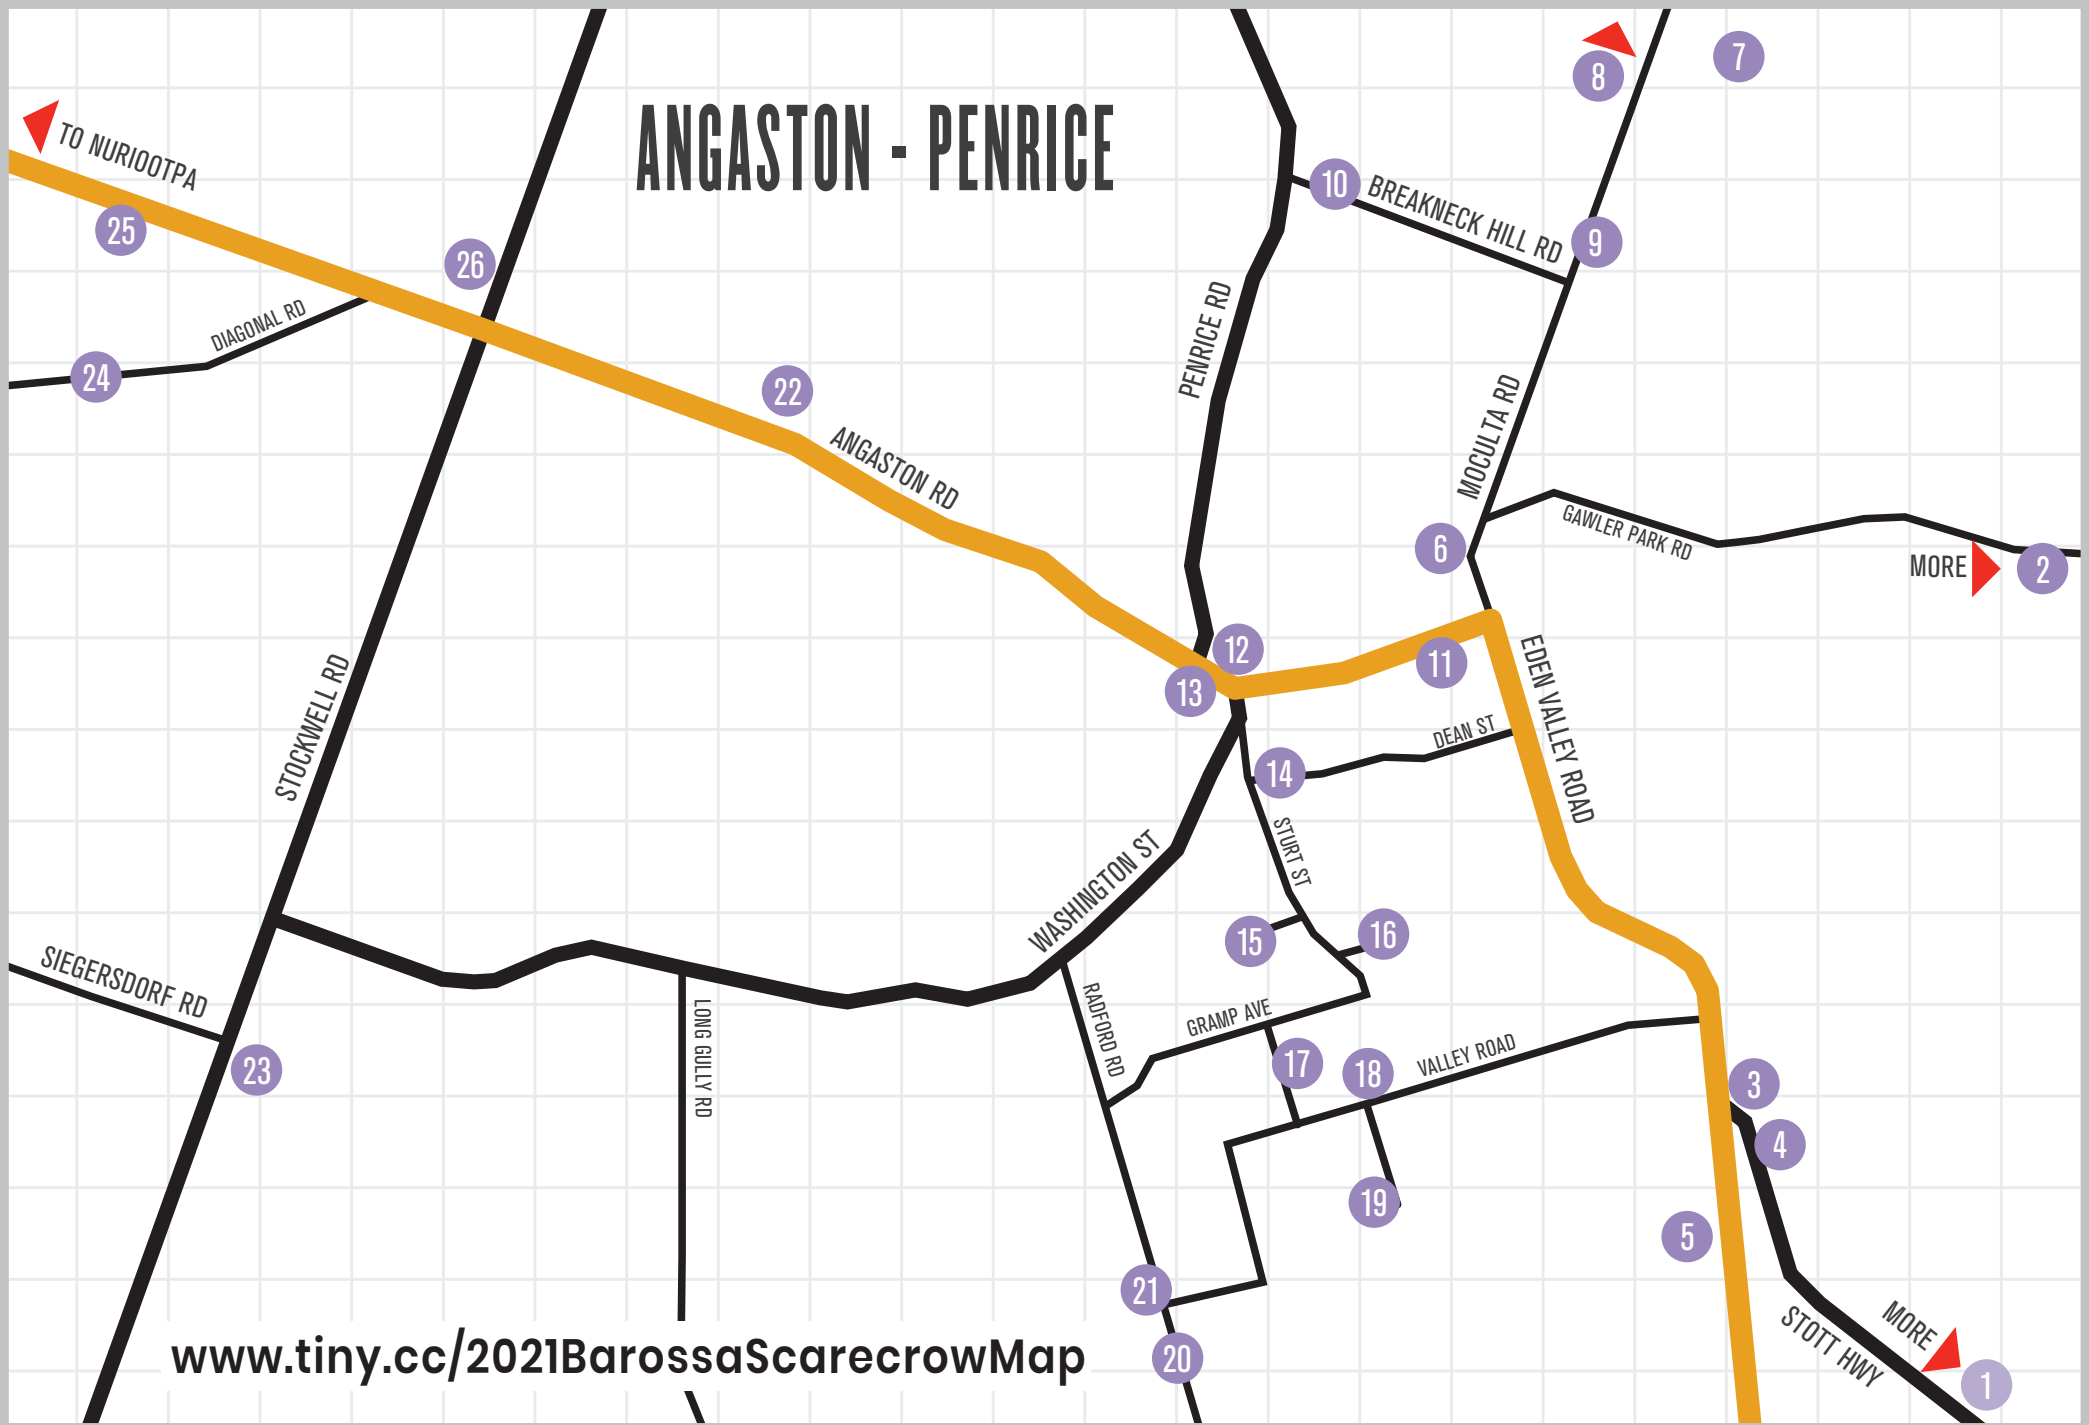

SCARECROW TRAIL

Vote For Me

www.barossaleader.com/barossa-scarecrow-competition

ANGASTON - PENRICE

www.tiny.cc/2021BarossaScarecrowMap

NURIOOTPA - LIGHT PASS - STOCKWELL

www.tiny.cc/2021BarossaScarecrowMap

Jump in the car, hop on a bike, explore the amazing creations on the Scarecrow Trail map and witness the invasion.

Vote For Me

ANGASTON

2. The Wine-Crow Family
Thorn-Clarke Wines
266 Gahler Park Rd

3. Peter and Pablo
Private Residence
5 Yalumba Tce

4. Minecraft Battle
Living Learning Homeschool Group
13C Yalumba Tce

5. Yalumba's Scarecrows
Yalumba Wine Company
40 Eden Valley Rd