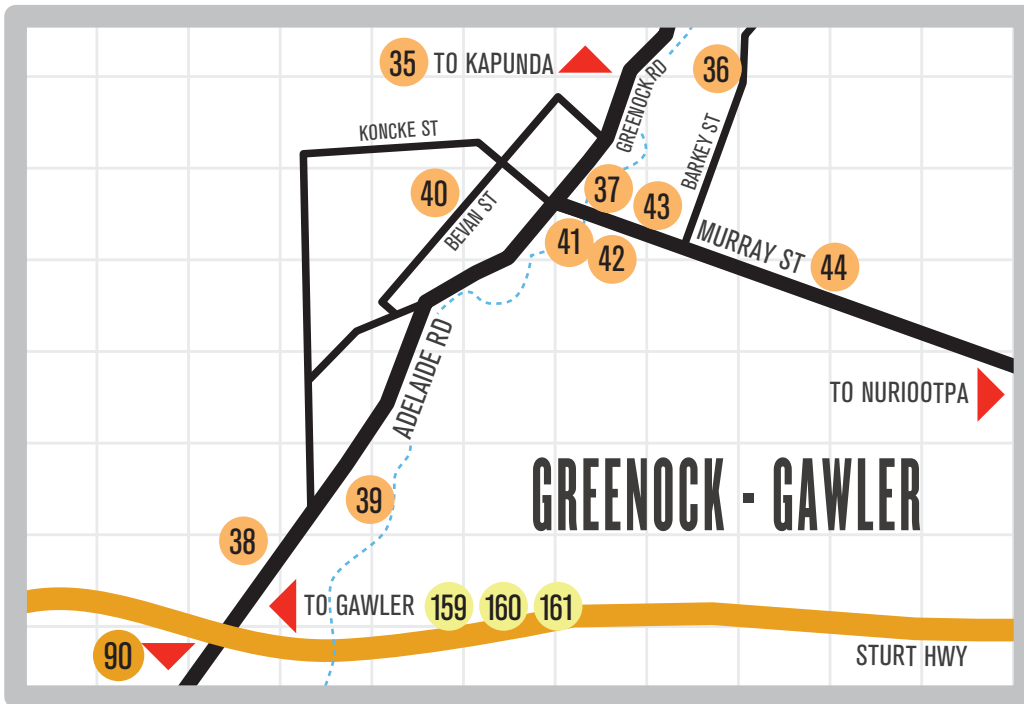

#bvfscarescrow

#barossascarecrows

#barossavintagefestival

#mybarossa #bvf2021

BAROSSA

VINTAGE FESTIVAL

14-18 APRIL 2021

TANUNDA - BETHANY

www.tiny.cc/2021BarossaScarecrowMap

TO KRONDORF, ROWLAND FLAT, LYNDOKH

BAROSSA

VINTAGE FESTIVAL

14-18 APRIL 2021

Vote for your favourite scarecrow on-line

Explore the other amazing creations on the Scarecrow Trail map.