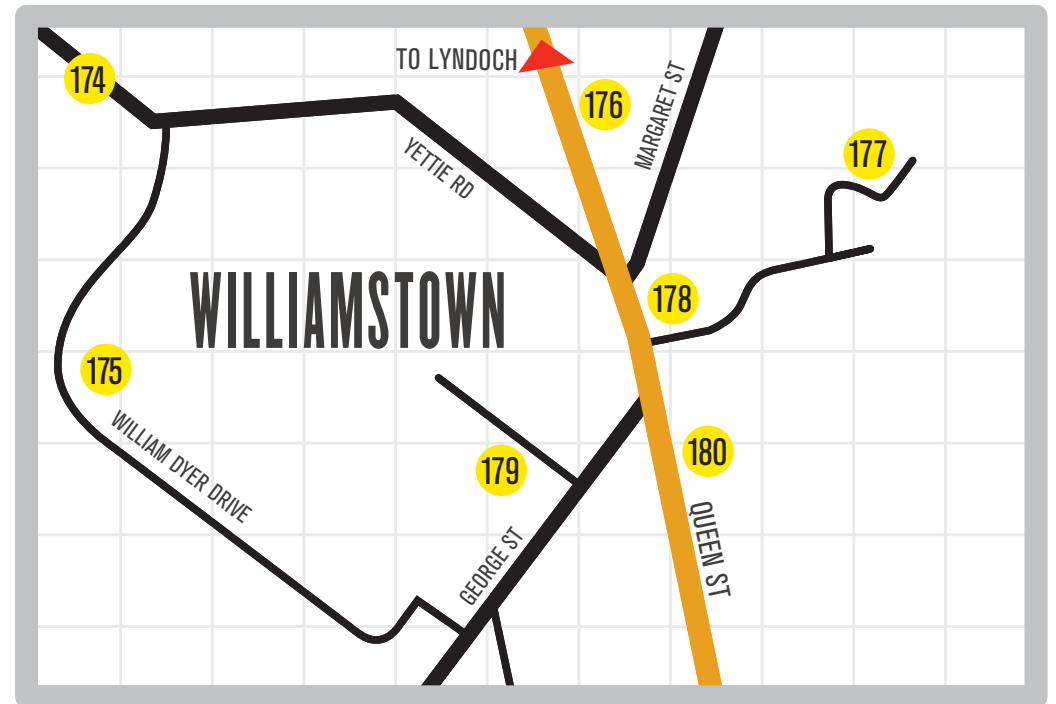

146. Band Trio
Tanunda Town Band
2 Mill St

147. Ricky
Private Residence
10a Mill St

148. Workers Wanted
RDA BGLAP
28 Murray St

149. Reffe
Reftec Services
27 Murray St

150. Pete the Cat
Private Residence
19 Fiedler St

#bvfscarescrow

#barossascarecrows

#barossavintagefestival

#mybarossa #bvf2021

BAROSSA

VINTAGE FESTIVAL

14-18 APRIL 2021

TANUNDA - BETHANY

www.tiny.cc/2021BarossaScarecrowMap

TO KRONDORF, ROWLAND FLAT, LYNDOKH

BAROSSA

VINTAGE FESTIVAL

14-18 APRIL 2021

Vote for your favourite scarecrow on-line

Explore the other amazing creations on the Scarecrow Trail map.