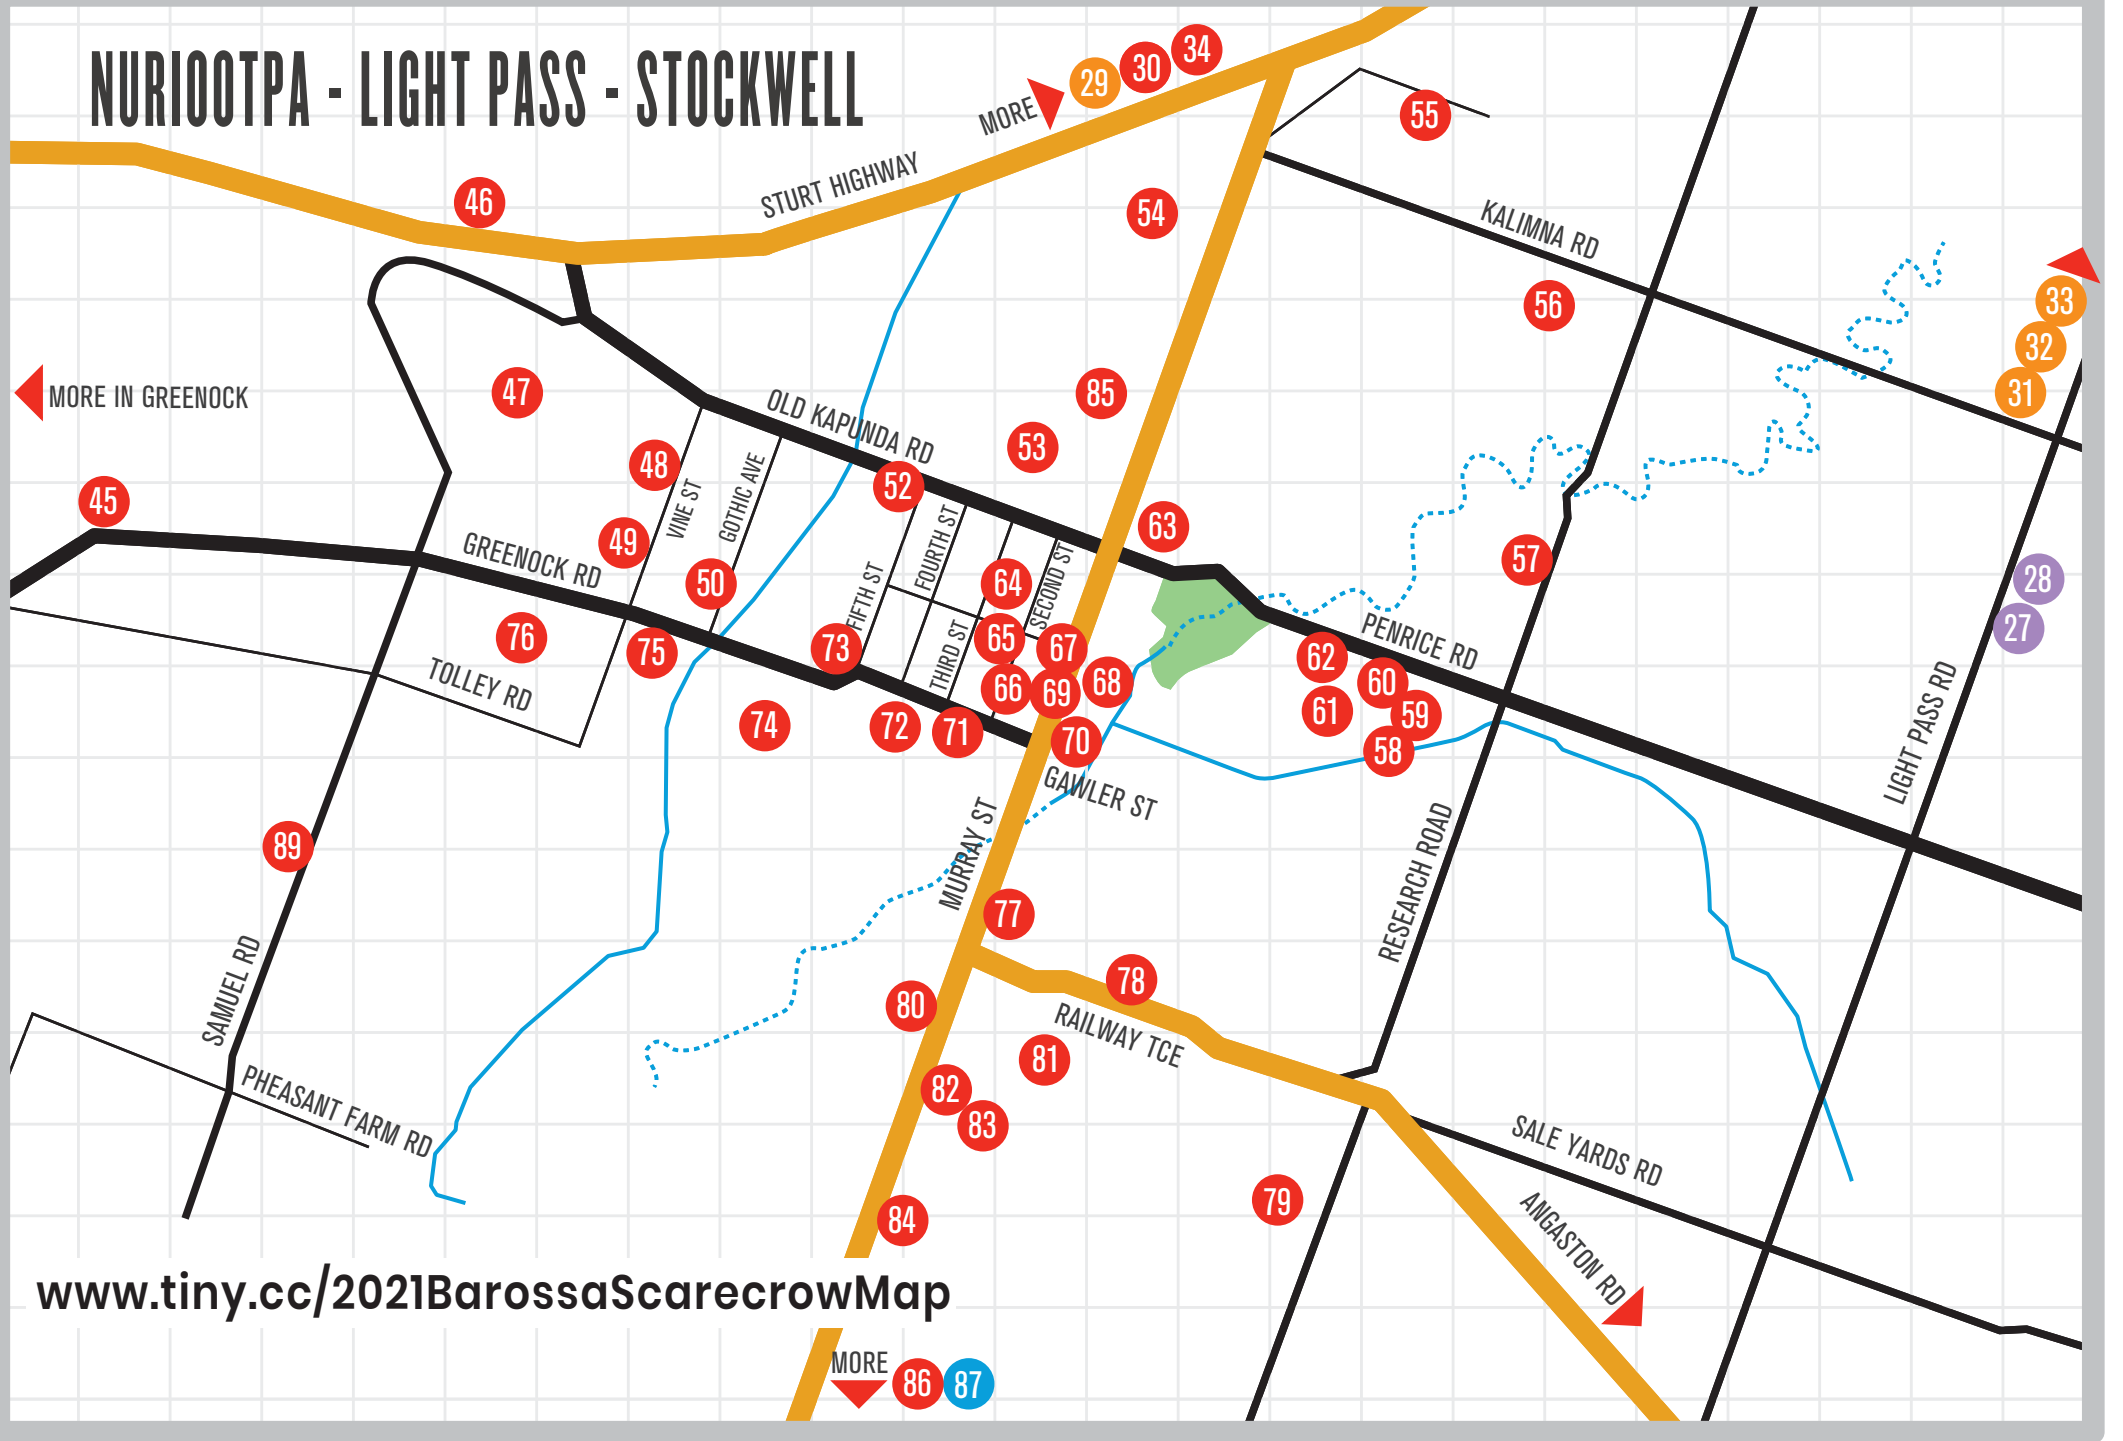

SCARECROW TRAIL

Vote For Me

www.barossaleader.com/barossa-scarecrow-competition

ANGASTON - PENRICE

www.tiny.cc/2021BarossaScarecrowMap

NURIOOTPA - LIGHT PASS - STOCKWELL

www.tiny.cc/2021BarossaScarecrowMap

Jump in the car, hop on a bike, explore the amazing creations on the Scarecrow Trail map and witness the invasion.

Vote For Me

ANGASTON

2. The Wine-Crow Family
Thorn-Clarke Wines
266 Gahler Park Rd

3. Peter and Pablo
Private Residence
5 Yalumba Tce

4. Minecraft Battle
Living Learning Homeschool Group
13C Yalumba Tce

5. Yalumba's Scarecrows
Yalumba Wine Company
40 Eden Valley Rd