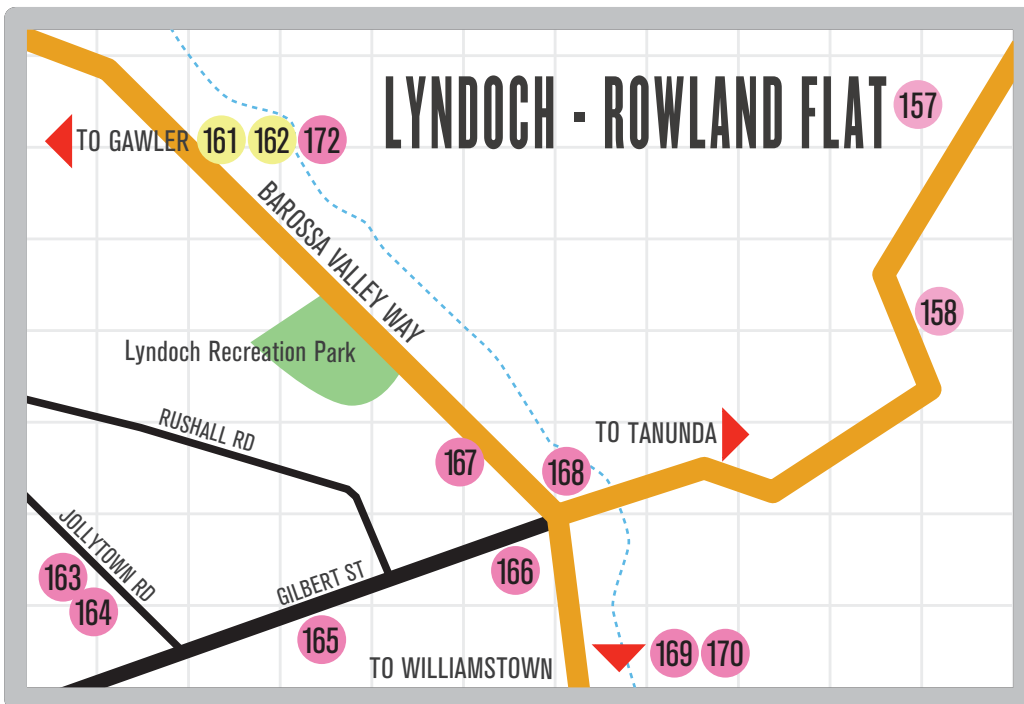

#bvfscarescrow

#barossascarecrows

#barossavintagefestival

#mybarossa #bvf2021

BAROSSA

VINTAGE FESTIVAL

14-18 APRIL 2021

TANUNDA - BETHANY

www.tiny.cc/2021BarossaScarecrowMap

TO KRONDORF, ROWLAND FLAT, LYNDOKH

BAROSSA

VINTAGE FESTIVAL

14-18 APRIL 2021

Vote for your favourite scarecrow on-line

Explore the other amazing creations on the Scarecrow Trail map.