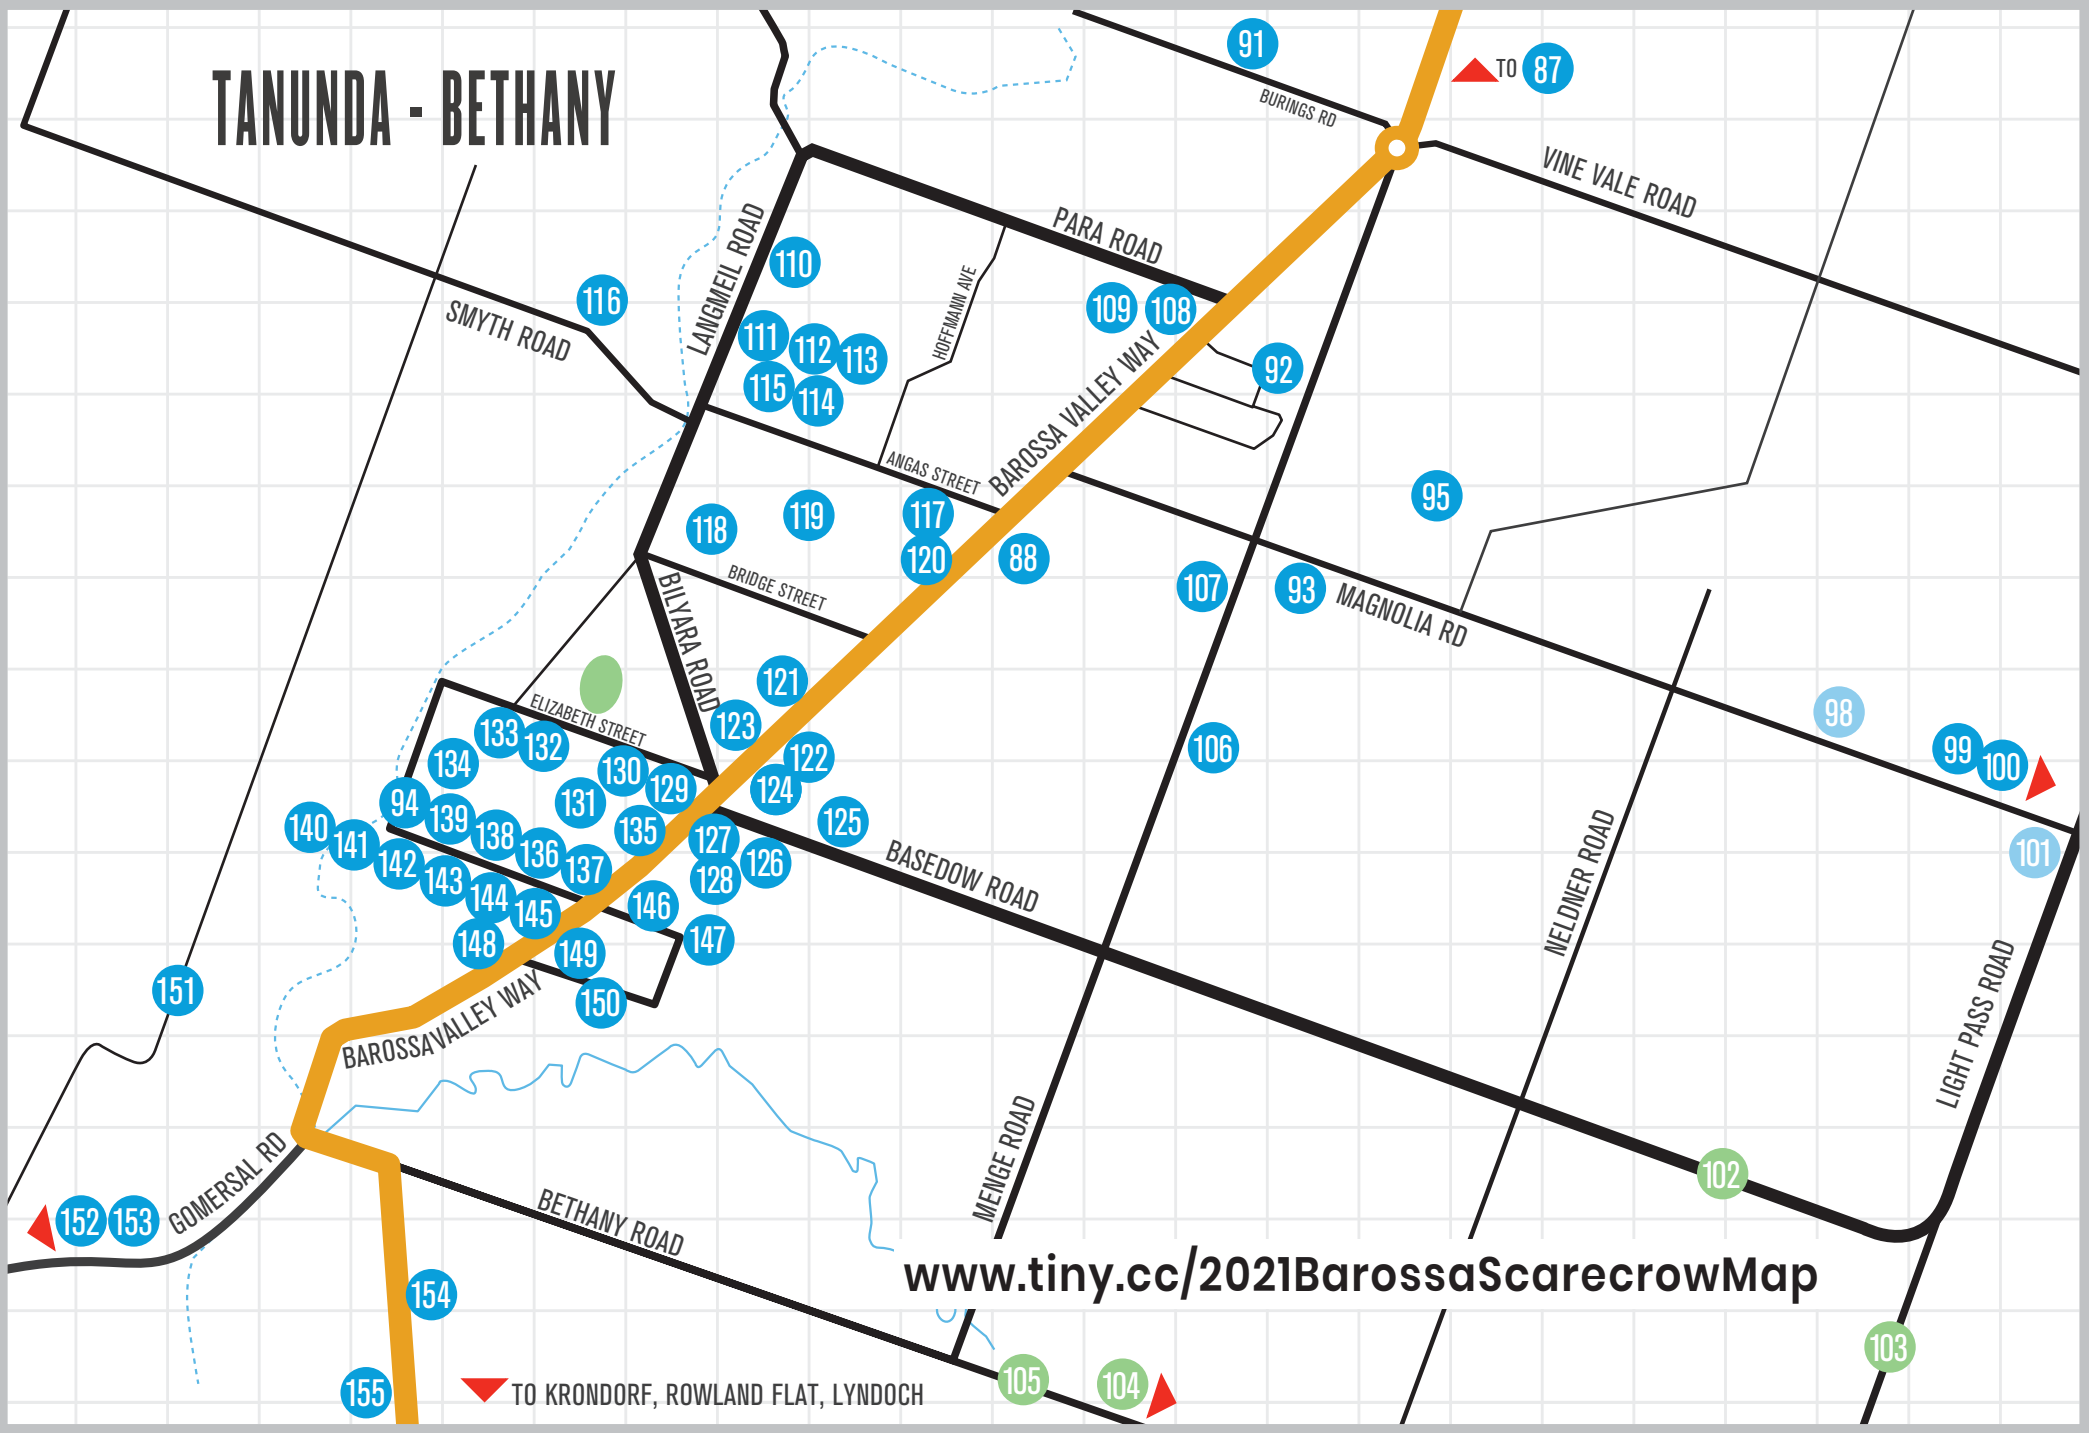

#bvfscarescrow

#barossascarecrows

#barossavintagefestival

#mybarossa #bvf2021

BAROSSA

VINTAGE FESTIVAL

14-18 APRIL 2021

TANUNDA - BETHANY

www.tiny.cc/2021BarossaScarecrowMap

TO KRONDORF, ROWLAND FLAT, LYNDOKH

BAROSSA

VINTAGE FESTIVAL

14-18 APRIL 2021

Vote for your favourite scarecrow on-line

Explore the other amazing creations on the Scarecrow Trail map.